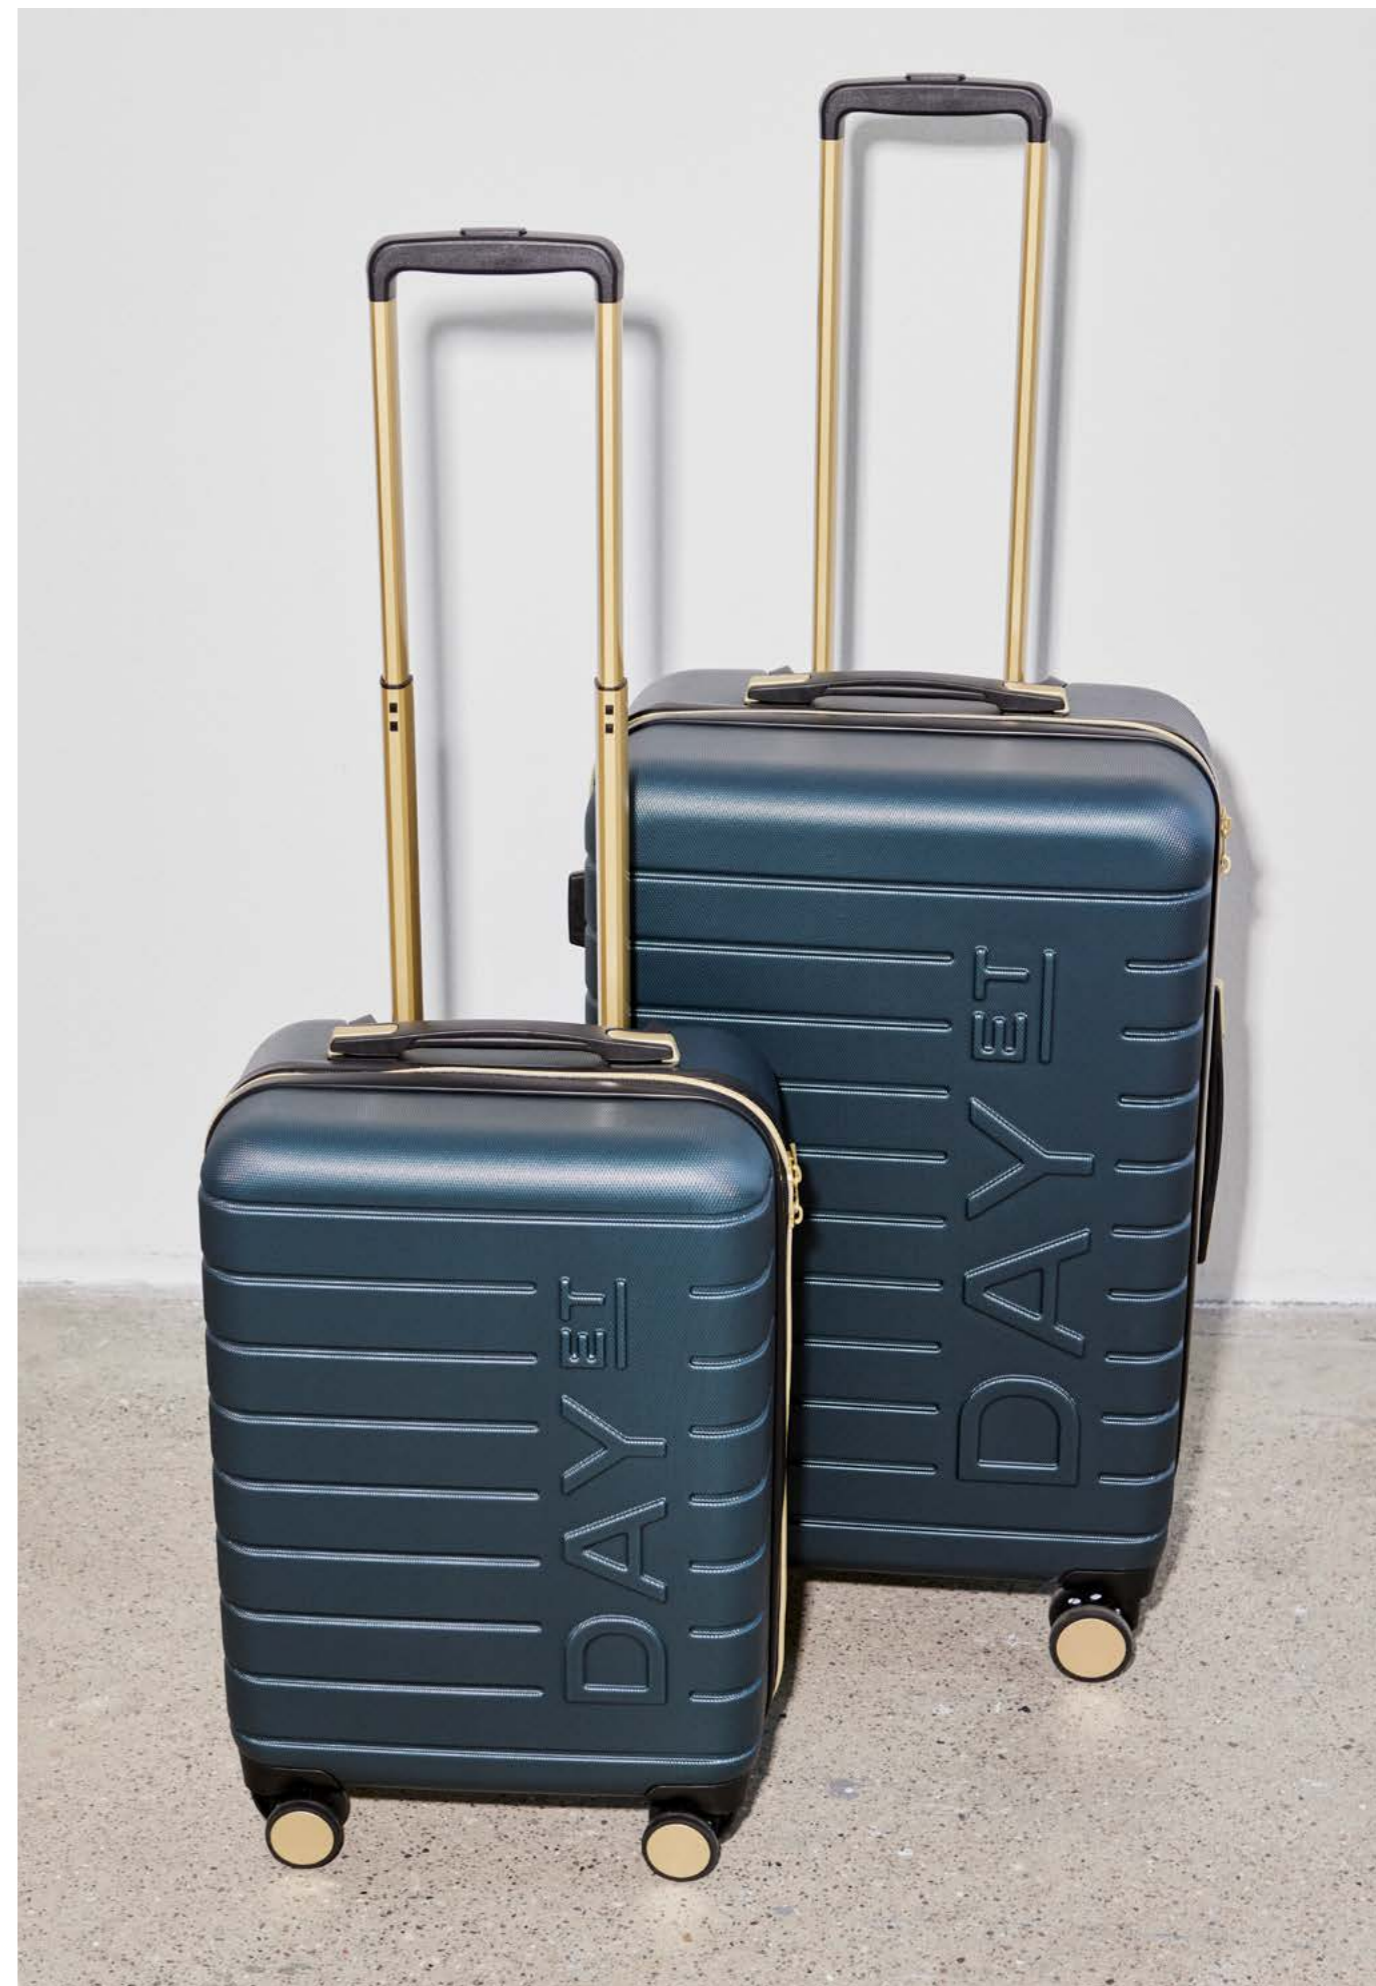

Style no 3141480101 _ Day CPT 20" Suitcase Lux _ col. Dark Slate with gold
Style no 3141480102 _ Day CPT 24" Suitcase Lux _ col. Dark Slate with gold