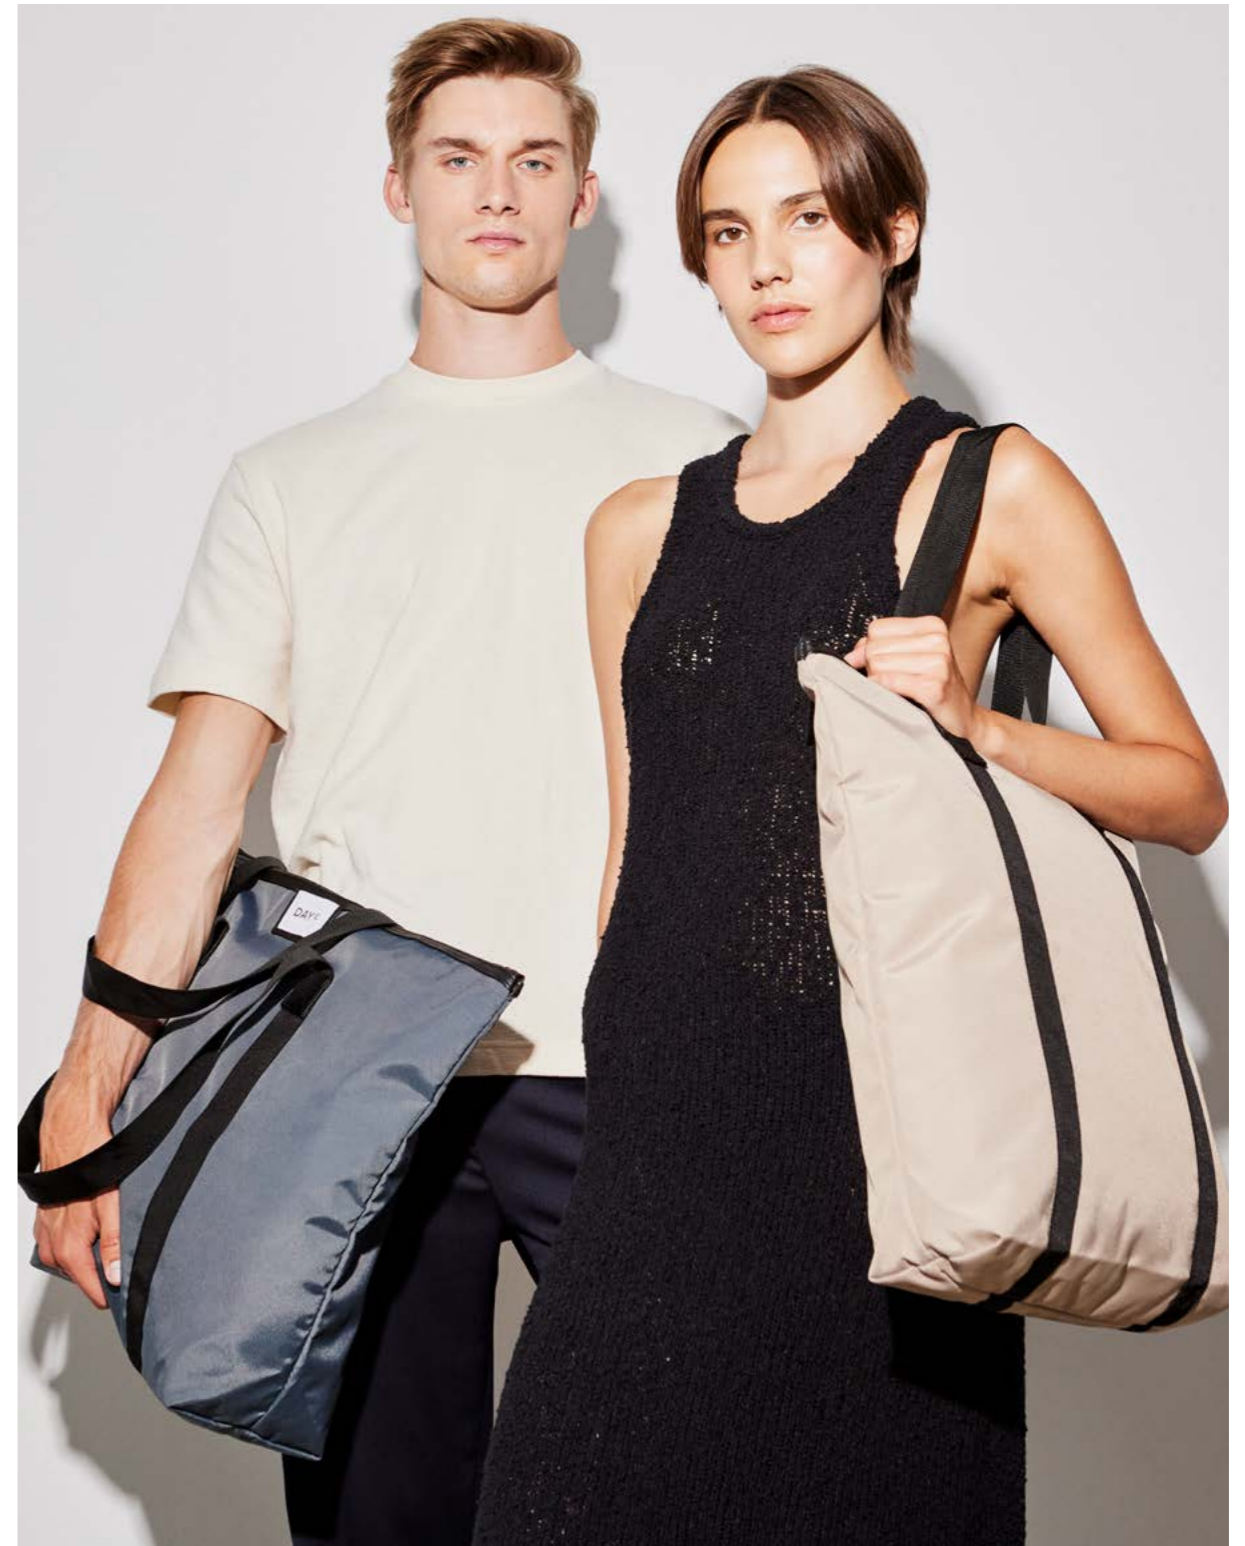

The colours of this collection are inspired by the colour shift happening in this early spring, from the dark tones of winter, to the transformation into blue skies and spring flowers.

Style no 3241475016 _ Day Gweneth RE-S Wave _ col. 04920 Dark Slate